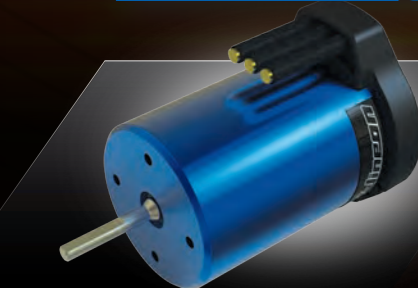

**WATERPROOF
ELECTRONICS**

Velineon® 3500 Brushless Motor